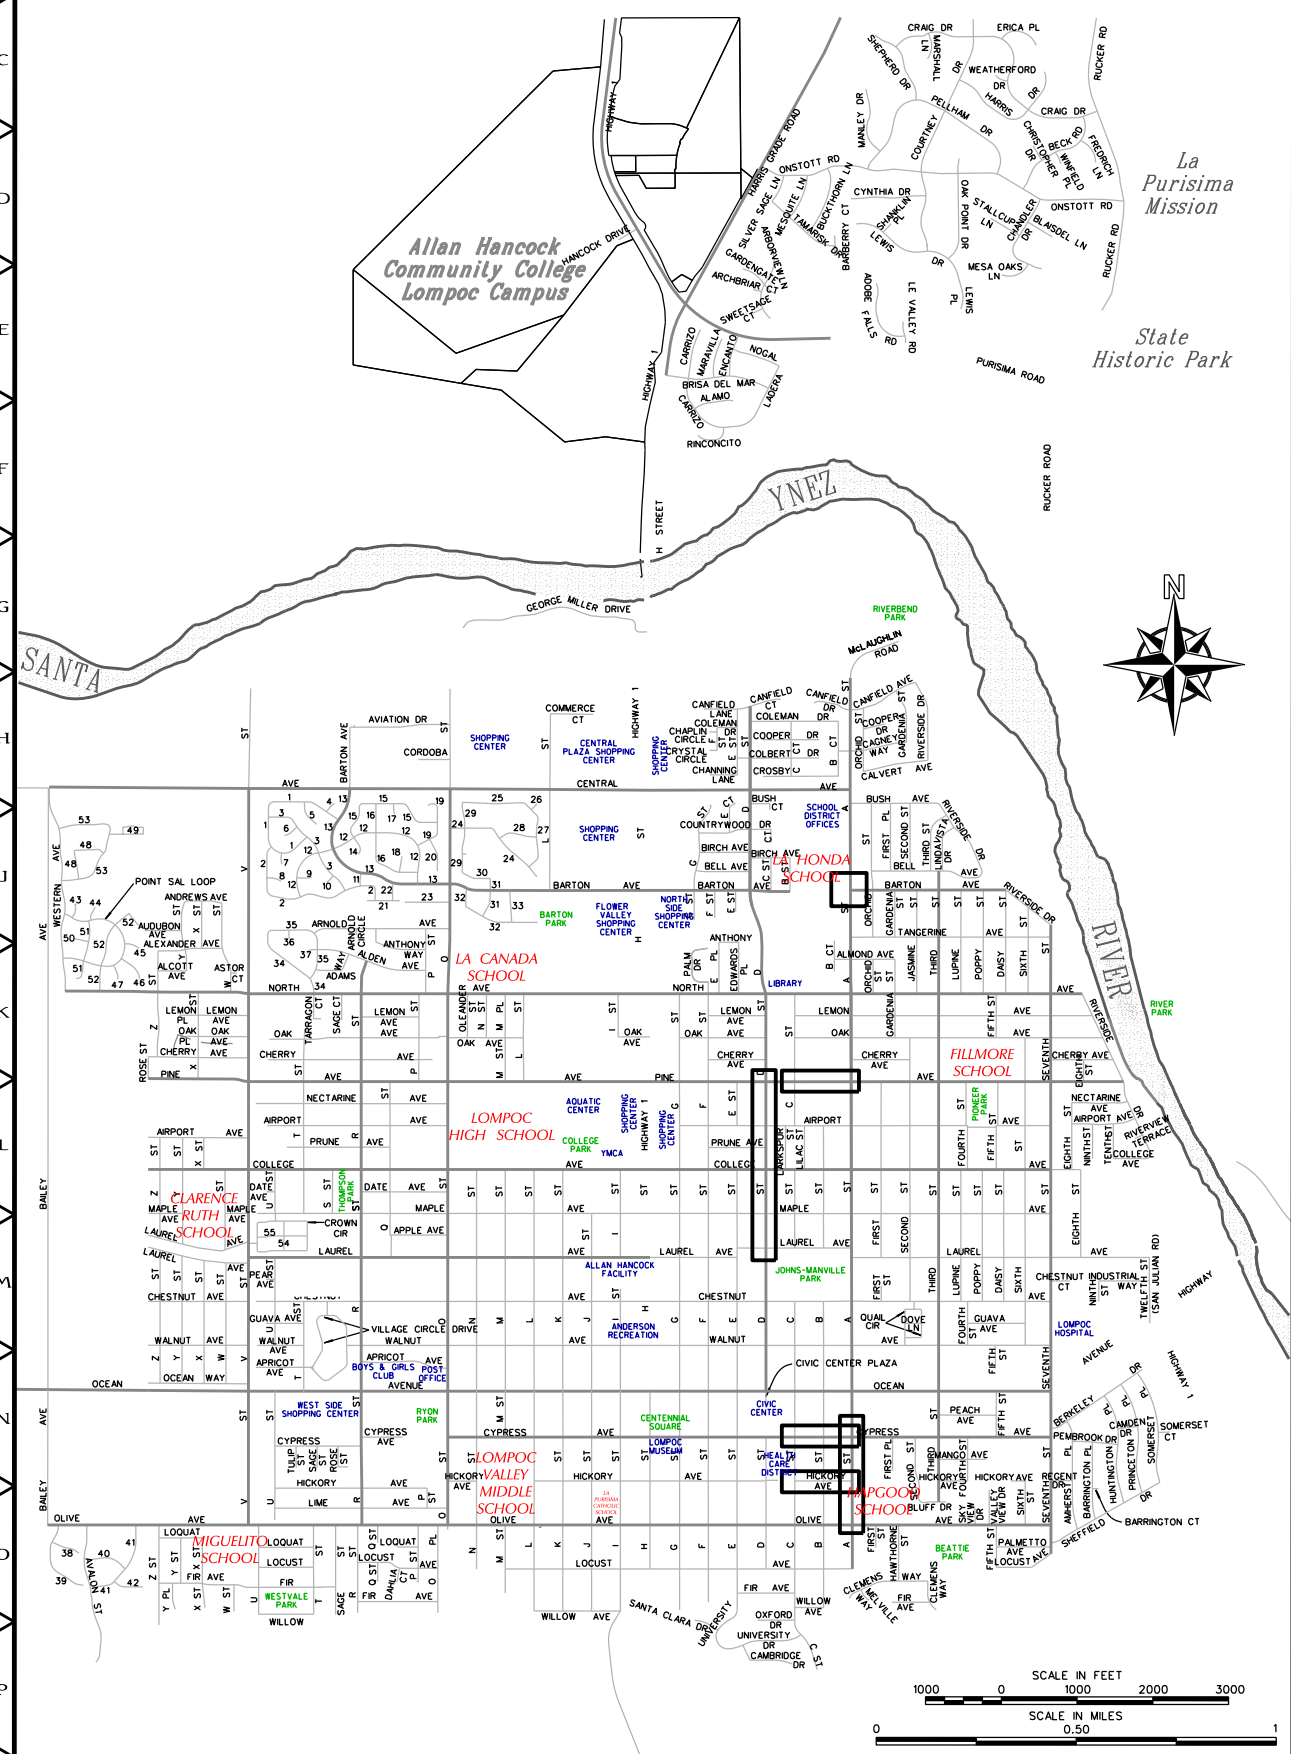

City of Lompoc

LOCATION MAP

FILE: CONSPEC888
PLOT DATE: 888082888