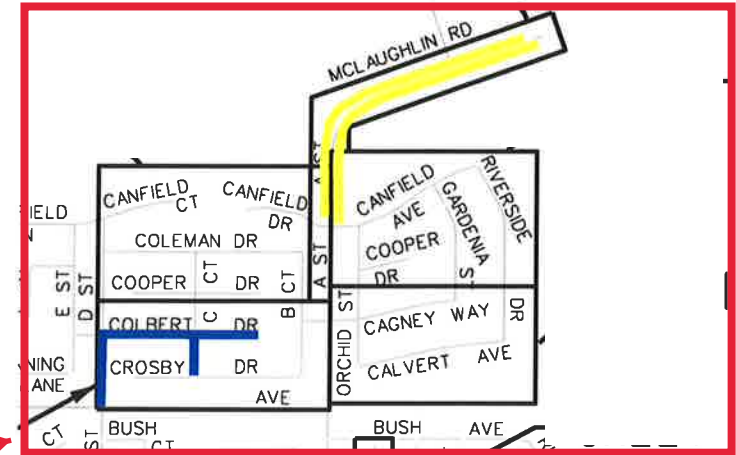

**Proposed Roadway Segment Closures for several Hours between 7AM & 5PM during the following Days:**

**DETAIL**

NO WORK	MONDAY	NOVEMBER 11TH, 2024
—	TUESDAY	NOVEMBER 12TH, 2024
—	WEDNESDAY	NOVEMBER 13TH, 2024
—	THURSDAY	NOVEMBER 14TH, 2024