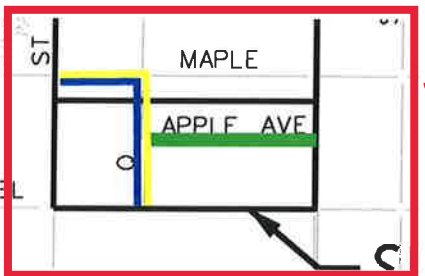

Proposed Roadway Segment Closures for several Hours between 7AM & 5PM during the following Days:

NO WORK	MONDAY	NOVEMBER 11TH, 2024
—	TUESDAY	NOVEMBER 12TH, 2024
—	WEDNESDAY	NOVEMBER 13TH, 2024
—	THURSDAY	NOVEMBER 14TH, 2024

**SLURRY SEAL
WEEK 3
FINAL SCHEDULE**

DETAIL