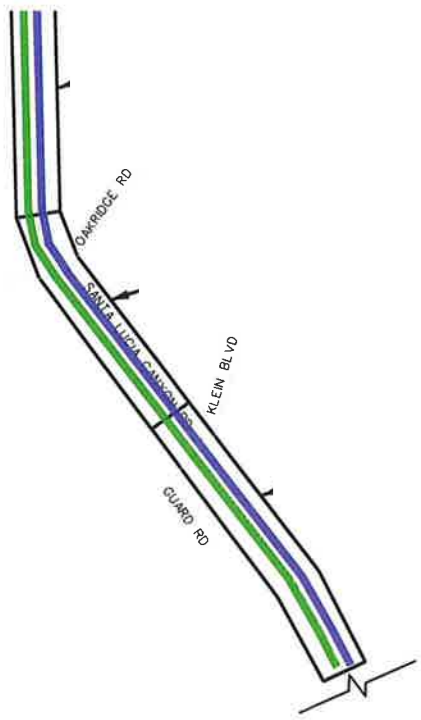

**Proposed Roadway Segment Closures for several Hours  
between 7AM & 5PM during the following Days:**

- MONDAY NOVEMBER 4TH, 2024
- TUESDAY NOVEMBER 5TH, 2024
- WEDNESDAY NOVEMBER 6TH, 2024
- THURSDAY NOVEMBER 7TH, 2024
- FRIDAY NOVEMBER 8TH, 2024

**SLURRY SEAL  
WEEK 2  
FINAL SCHEDULE**

SHEET 13

STATE ROUTE 1  
STATE ROUTE 246