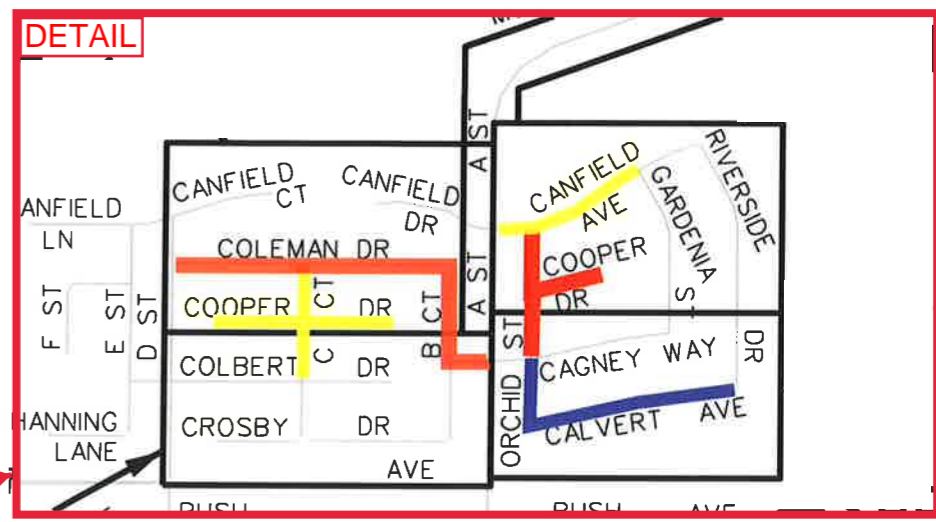

**Proposed Roadway Segment Closures for several Hours  
between 7AM & 5PM during the following Days:**

- MONDAY NOVEMBER 4TH, 2024
- TUESDAY NOVEMBER 5TH, 2024
- WEDNESDAY NOVEMBER 6TH, 2024
- THURSDAY NOVEMBER 7TH, 2024
- FRIDAY NOVEMBER 8TH, 2024

**SLURRY SEAL  
WEEK 2  
FINAL SCHEDULE**

SHEET 13

STATE ROUTE 1  
STATE ROUTE 246