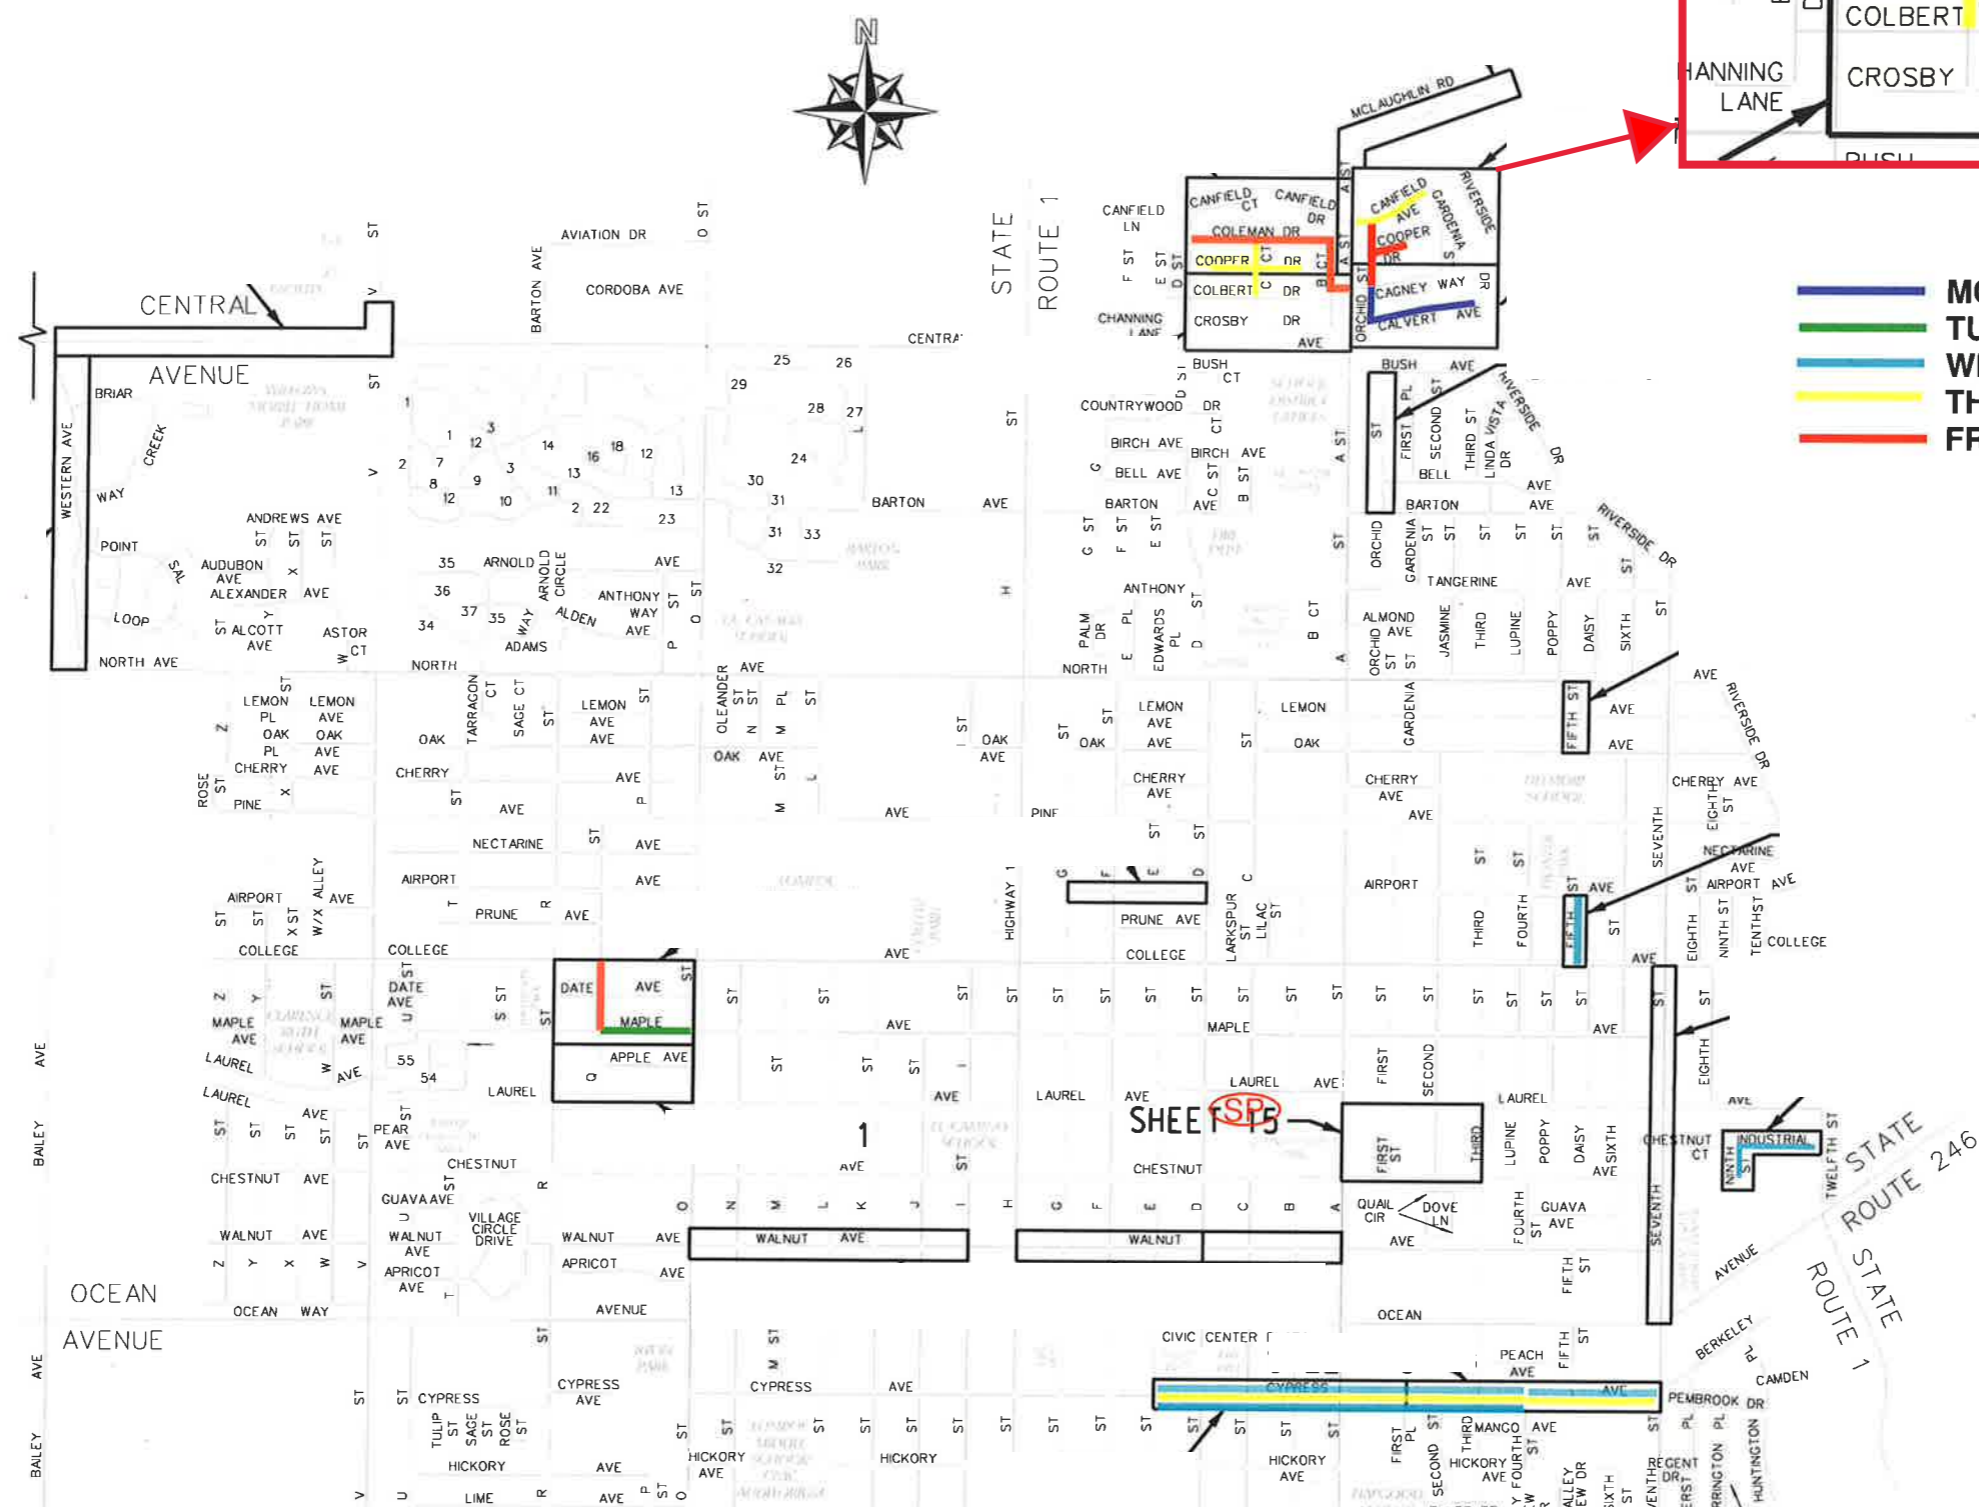

**Proposed Roadway Segment Closures for several Hours  
between 7AM & 5PM during the following Days:**

- MONDAY NOVEMBER 4TH, 2024
- TUESDAY NOVEMBER 5TH, 2024
- WEDNESDAY NOVEMBER 6TH, 2024
- THURSDAY NOVEMBER 7TH, 2024
- FRIDAY NOVEMBER 8TH, 2024

**SLURRY SEAL  
WEEK 2  
FINAL SCHEDULE**

SHEET 13

STATE ROUTE 1  
STATE ROUTE 246