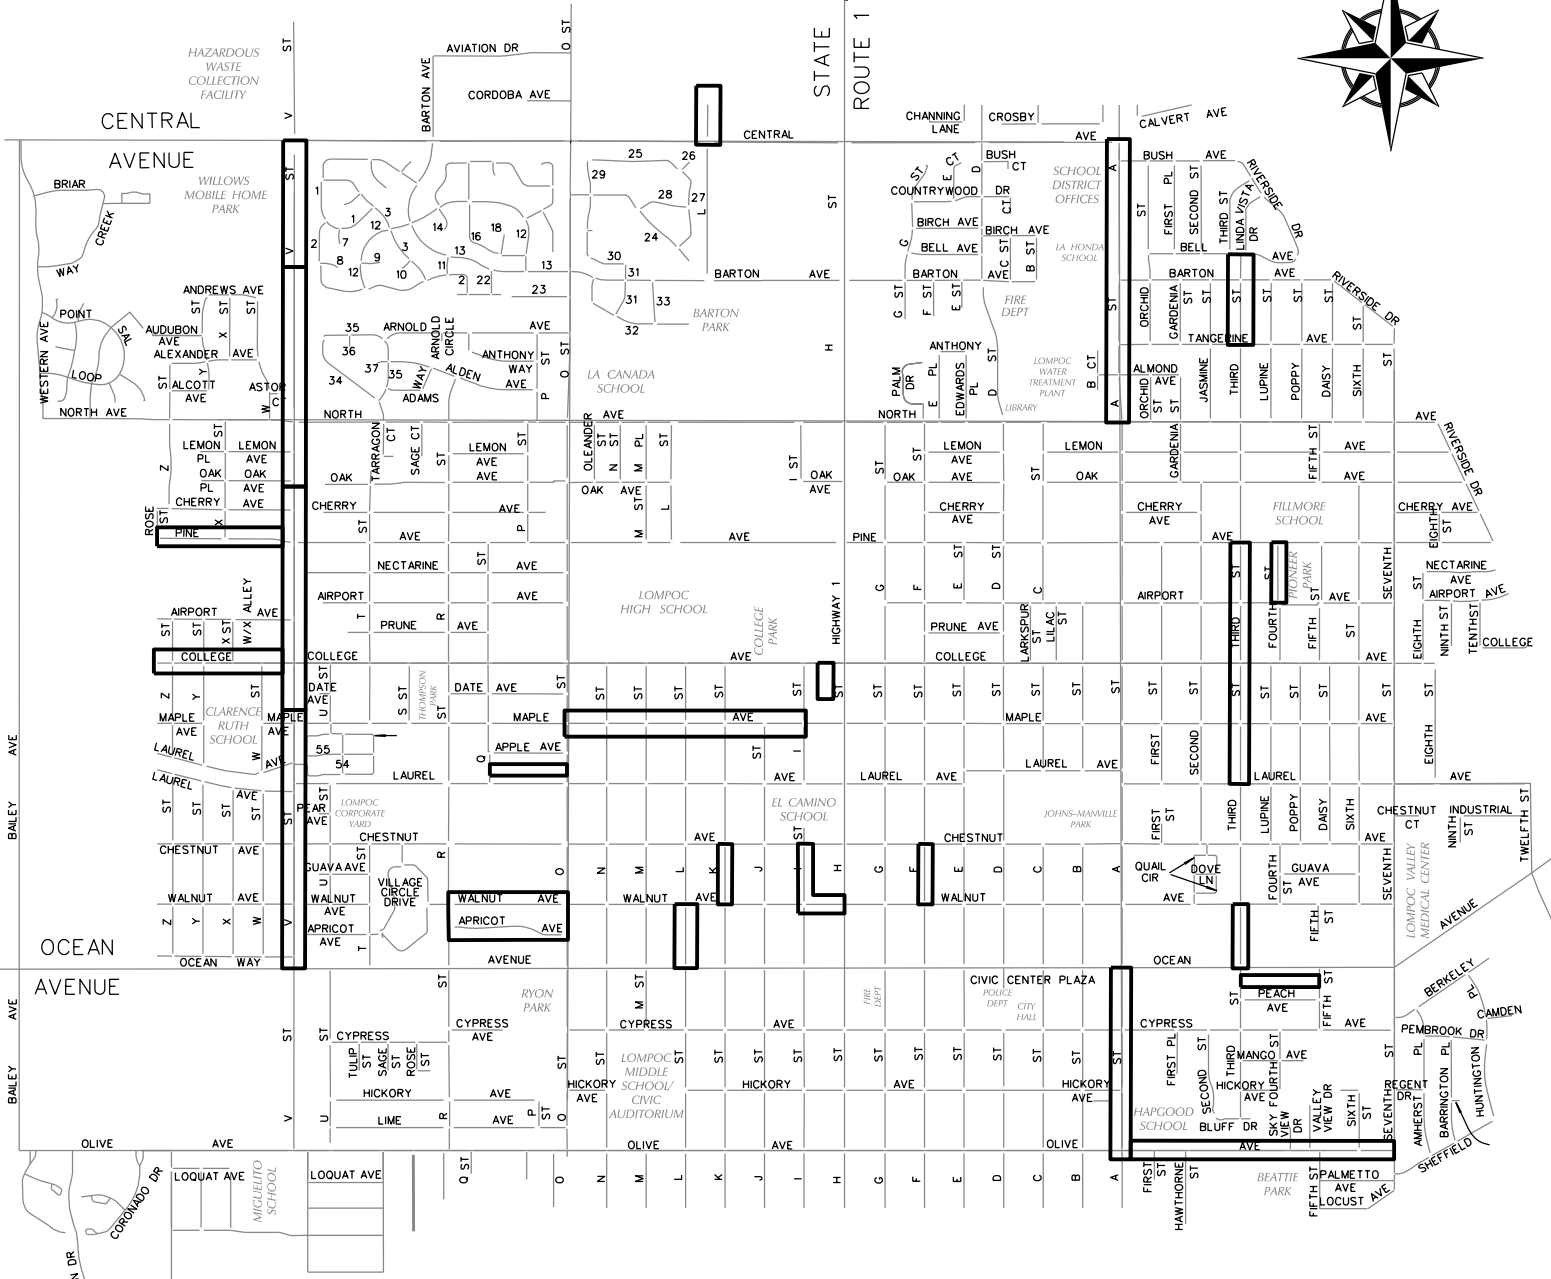

CITY OF LOMPOC

2022 CAPE SEAL PROJECT

FY-22-S-3

LOCATION MAP

ATTACHMENT 2