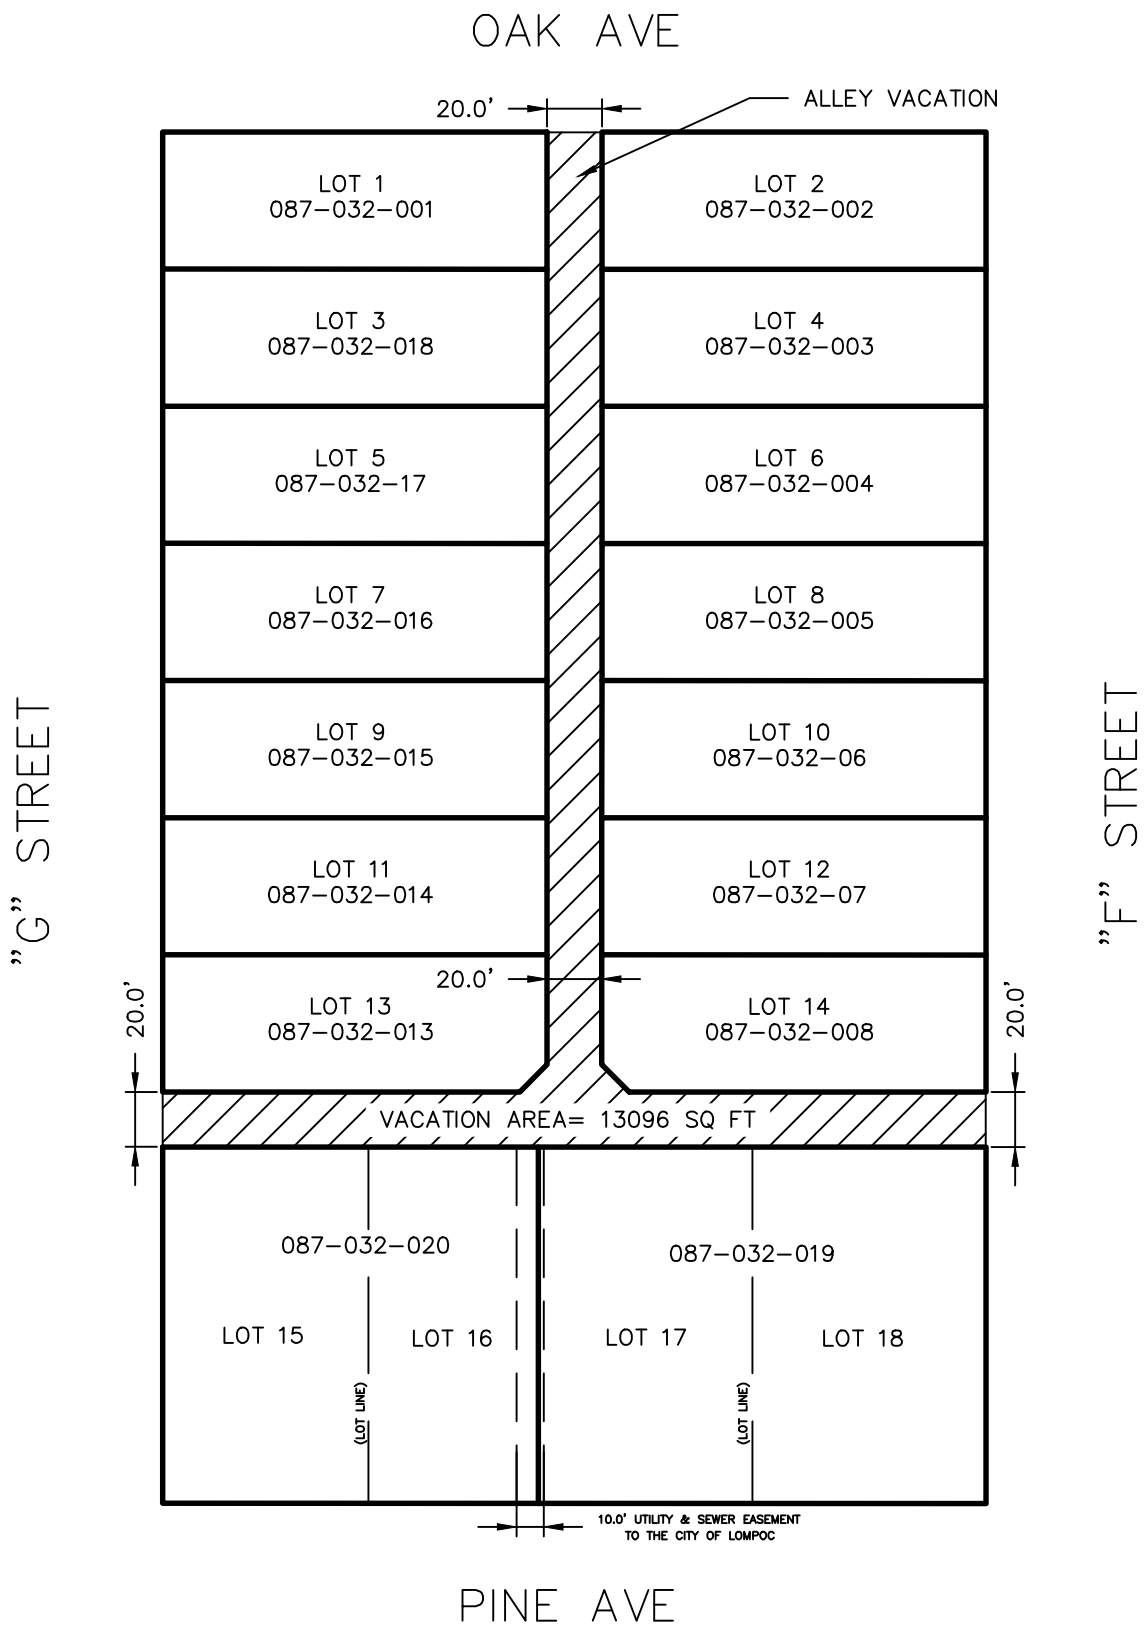

# ARBOR SQUARE APARTMENTS

A.P.N.'S: 087-032-001 TO 008, 087-032-013 TO 020

LOTS 1 TO 18 IN BLOCK 32 OF THE CITY OF LOMPOC, COUNTY OF SANTA BARBARA, STATE OF CALIFORNIA AS SHOWN ON THE MAP FILED I N BOOK 87 PAGE45 OF MAPS AND SURVEYS, IN THE OFFICE OF THE COUNTY RECORDER OF SAID COUNTY.