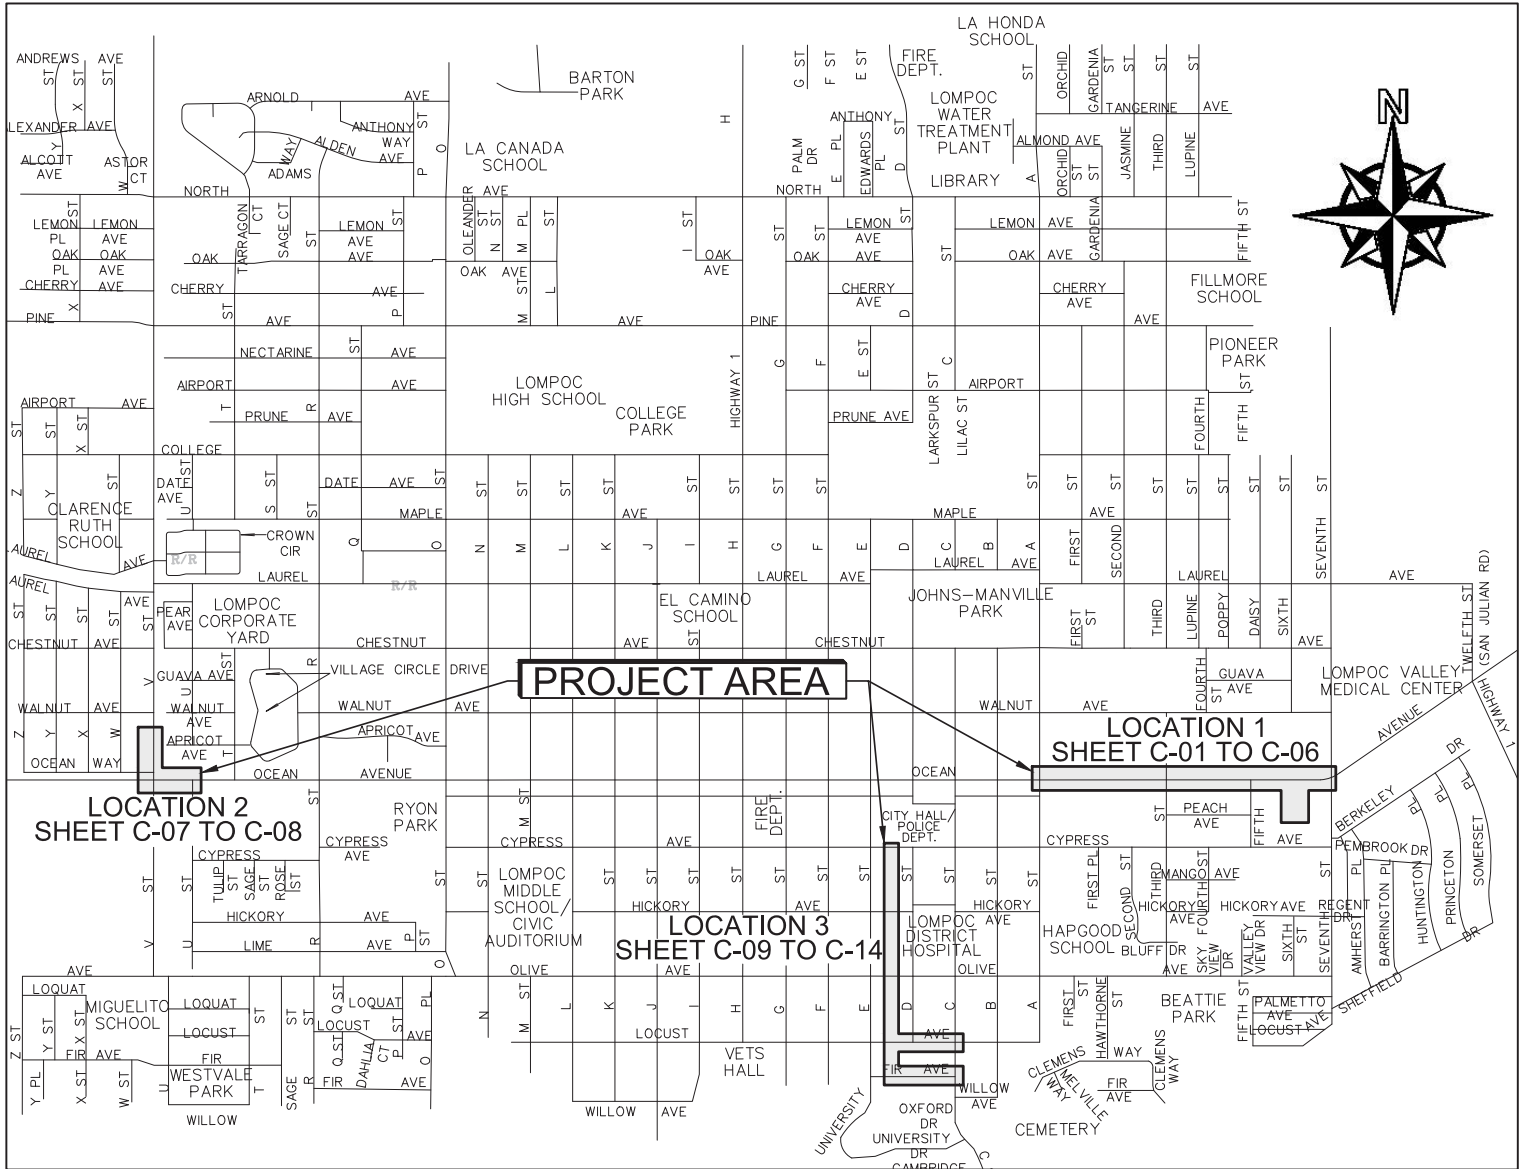

CITY OF LOMPOC 2014 SEWER MAIN REPLACEMENTS AT OCEAN AVENUE AND LOCUST AVENUE FY-14-WW-1 & 2

LOCATION MAP