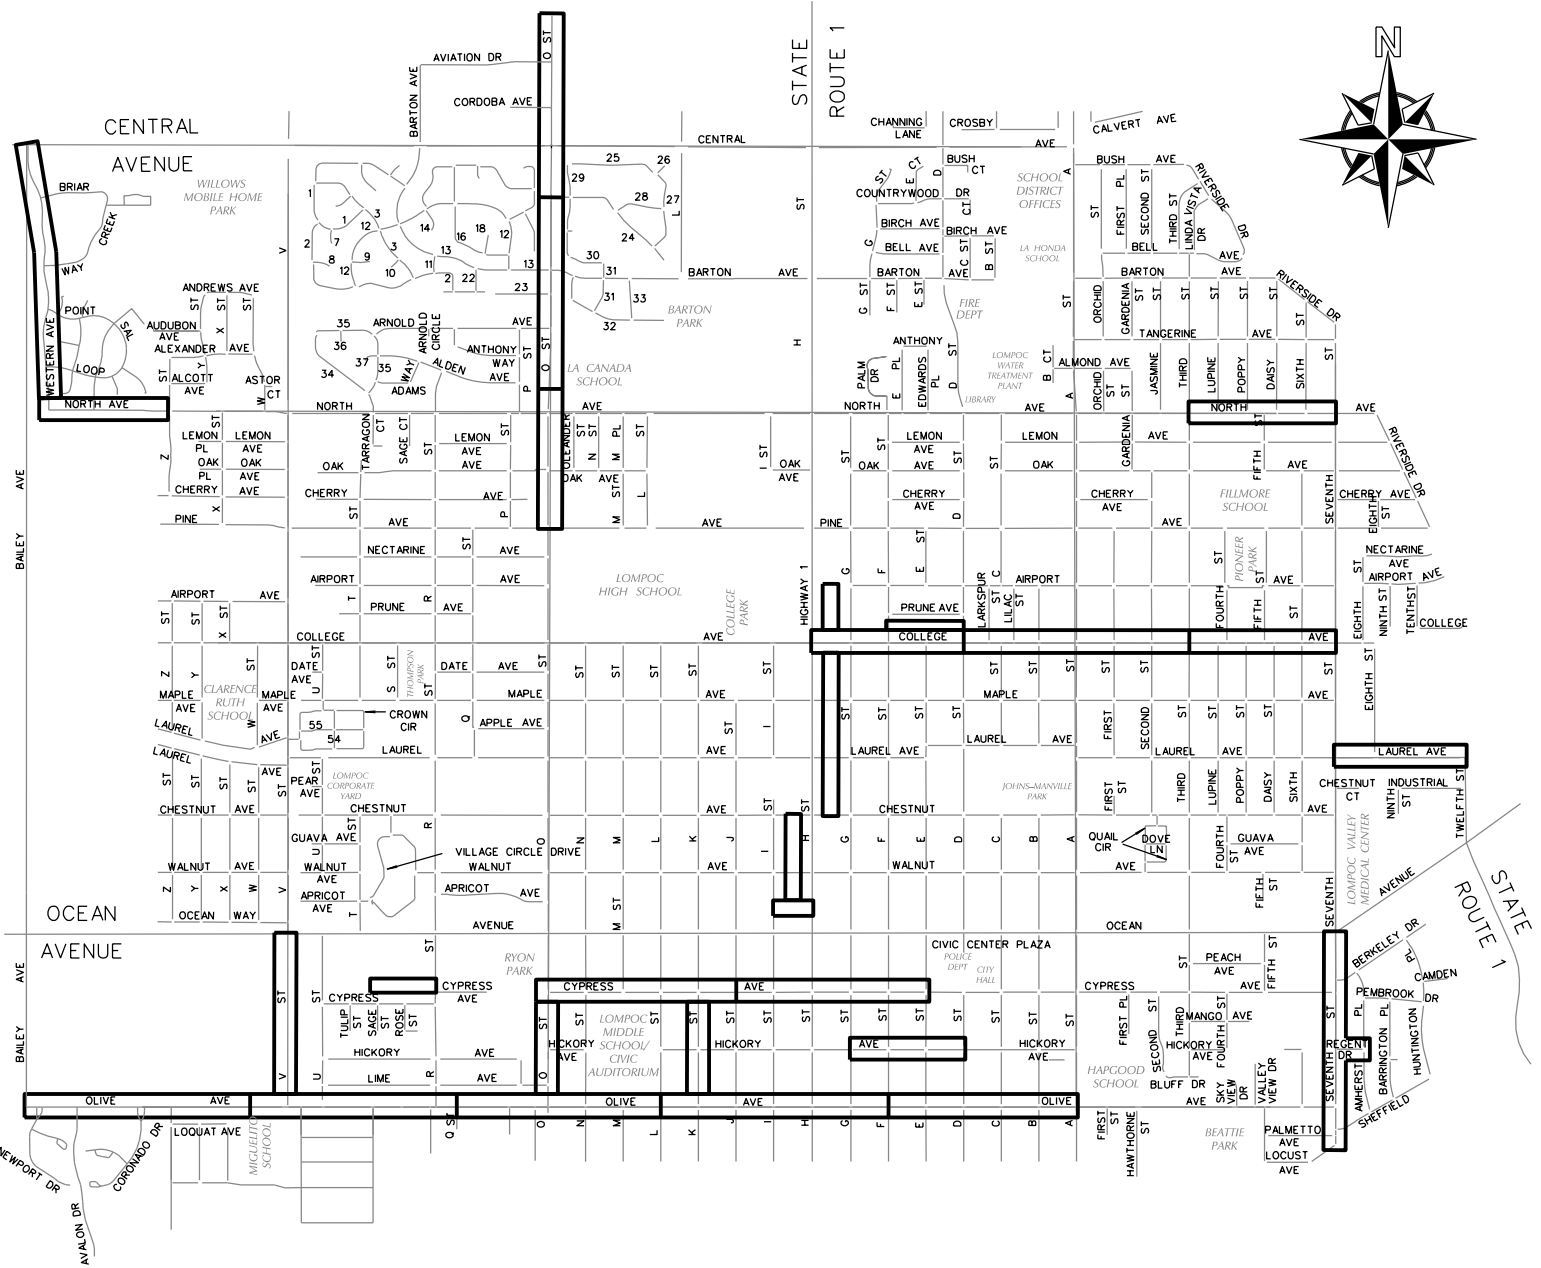

CITY OF LOMPOC 2020 CAPE SEAL PROJECT FY-20-S-2

LOCATION MAP

ATTACHMENT 2