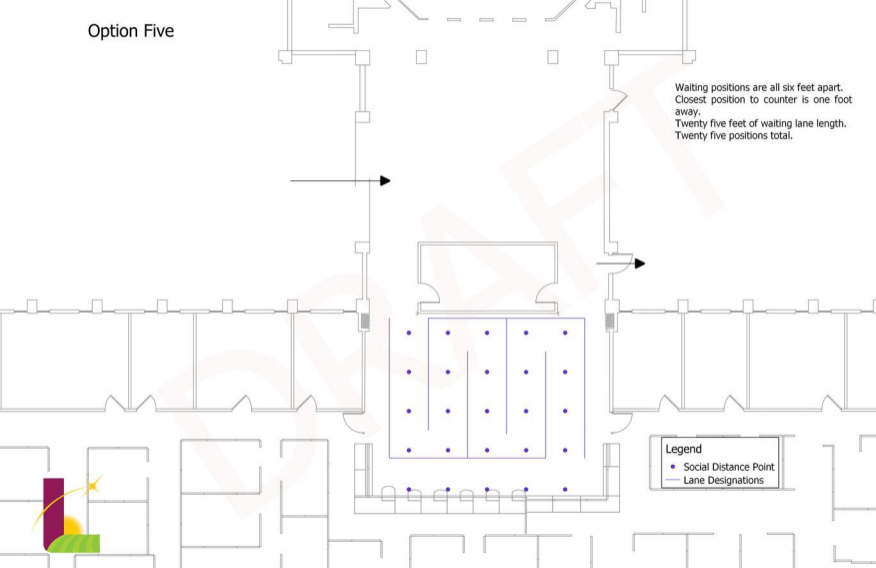

Option Five

Waiting positions are all six feet apart.
Closest position to counter is one foot away.
Twenty five feet of waiting lane length.
Twenty five positions total.

Legend

- Social Distance Point
- Lane Designations