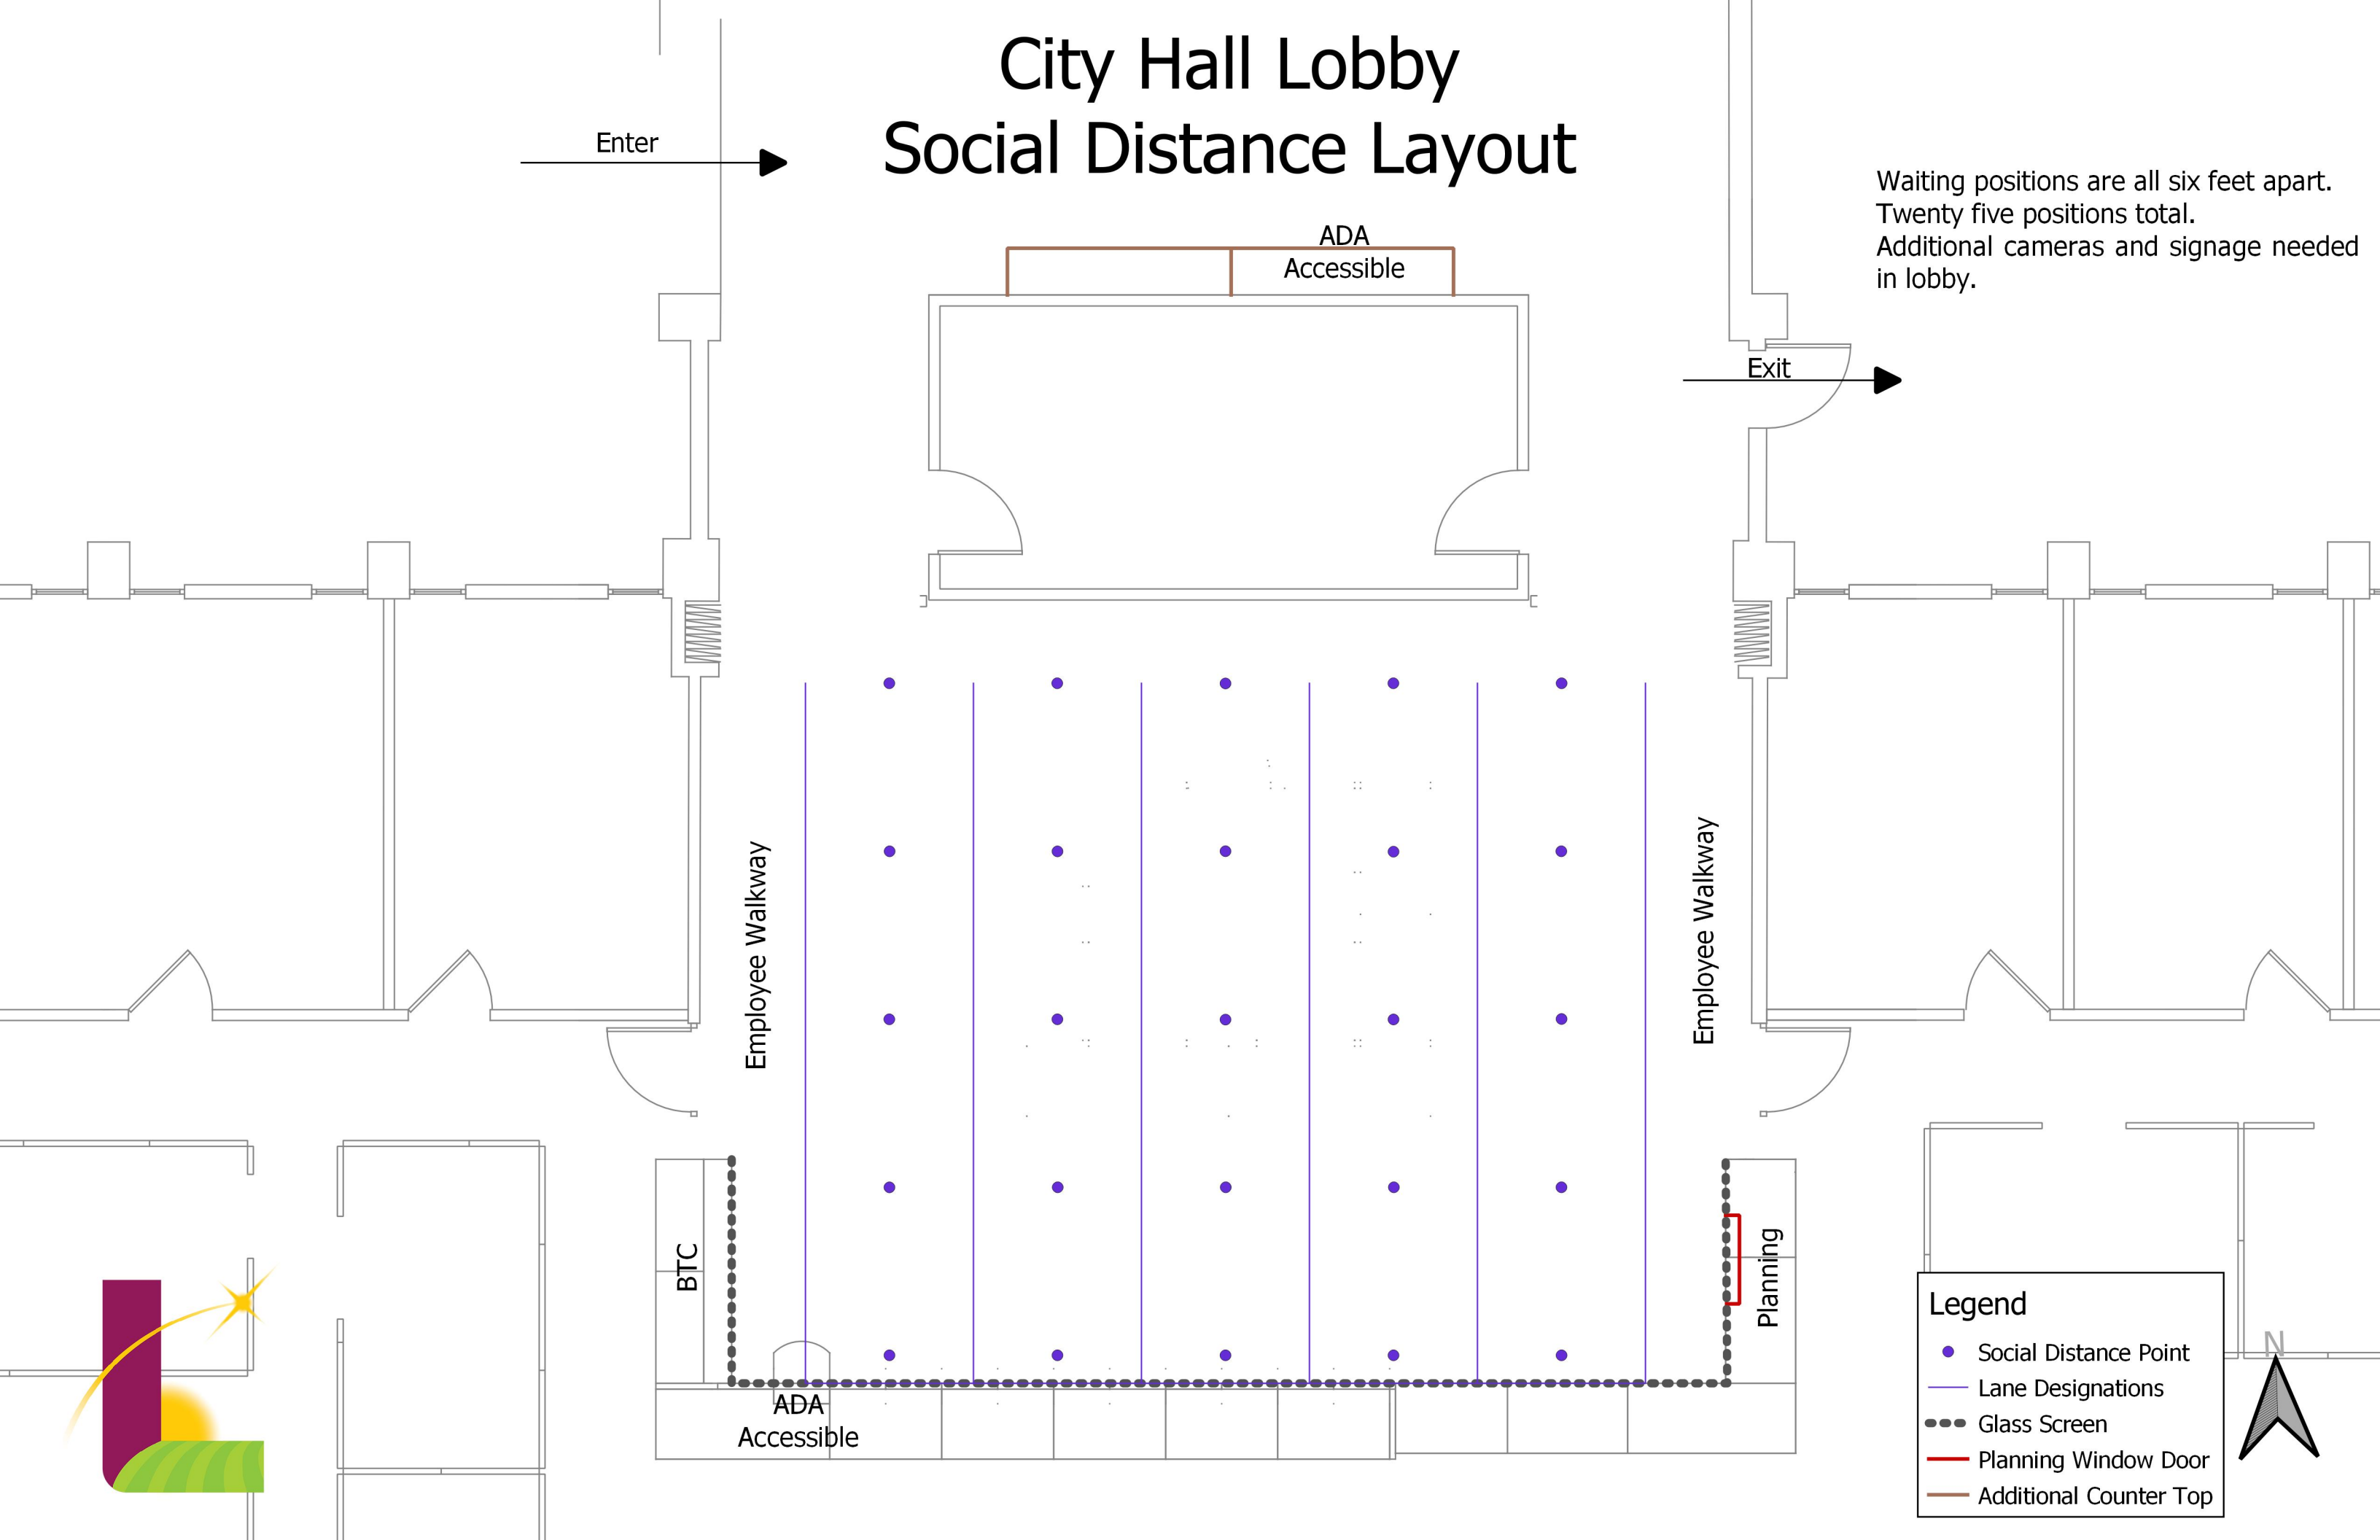

City Hall Lobby Social Distance Layout

Waiting positions are all six feet apart.
Twenty five positions total.
Additional cameras and signage needed
in lobby.

Legend

- Social Distance Point
- Lane Designations
- Glass Screen
- Planning Window Door
- Additional Counter Top