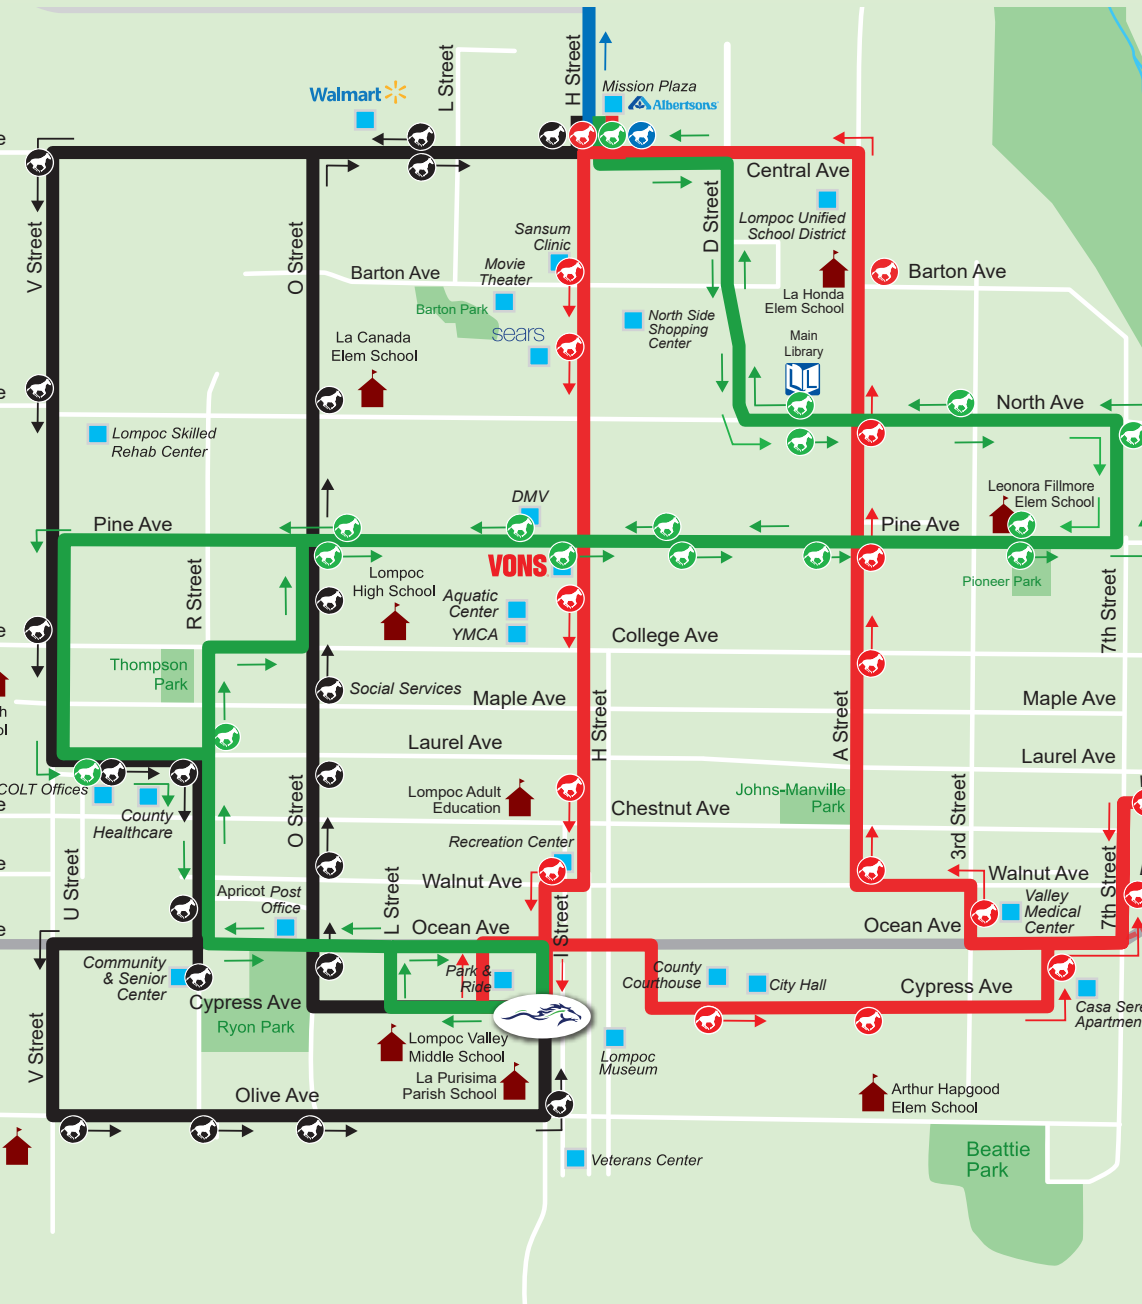

12/19

Welcome Aboard!

Our customer service staff can help plan your trip. Call us at 805-736-7666.

Days and Hours of Operation:

Monday — Friday	6:30 a.m. to 7:00 p.m.
Saturday	9:00 a.m. to 5:00 p.m.
Sunday	No Service
Office Hours	M - F 8:00 a.m. to 4:00 p.m. Sat 9:00 a.m. to 5:00 p.m.

Holidays

COLT does not operate on New Year's Day, Martin Luther King Jr. Day, Presidents' Day, Memorial Day, Independence Day, Labor Day, Veterans Day, Thanksgiving Day, Christmas Eve, and Christmas Day.

Fares

Prices for destinations within city limits:

Single Ride:	$ 1.25
Senior/Disabled/Medicare:	$ .60
Children:	FREE
10 Punch:	$ 11.25 (Regular) $ 5.60 (Senior)
ADA Service:	$ 2.00
Personal Aide:	FREE

Prices for destinations outside city limits (including Vandenberg Village and Mission Hills):

Single Ride:	$ 2.00
Senior/Disabled/Medicare:	$ 1.00
Children:	FREE
10 Punch:	$ 18.00 (Regular) $ 9.00 (Senior)
ADA Service:	$ 4.00
Personal Aide:	FREE
Santa Barbara Shuttle:	$ 7.00

Reduced fares (on fixed-route) are available to persons 65 years and over with disabilities and to Medicare card holders. Senior is defined as 65 years and older. "Student" is defined as 18 years and younger. ID may be required. Medicare card holders may be required to show card.

"Children" is defined as 6 years and under. Children must be accompanied by a fare-paying passenger 14 years and older. Limit three children per adult guardian.

Monthly passes entitle the purchaser to unlimited use of fixed-route services for the calendar month. Passes may be purchased at City Hall, COLT office, or by mail. Call 736-7666 to receive an order form.

To schedule ADA service please call 805-736-7666.