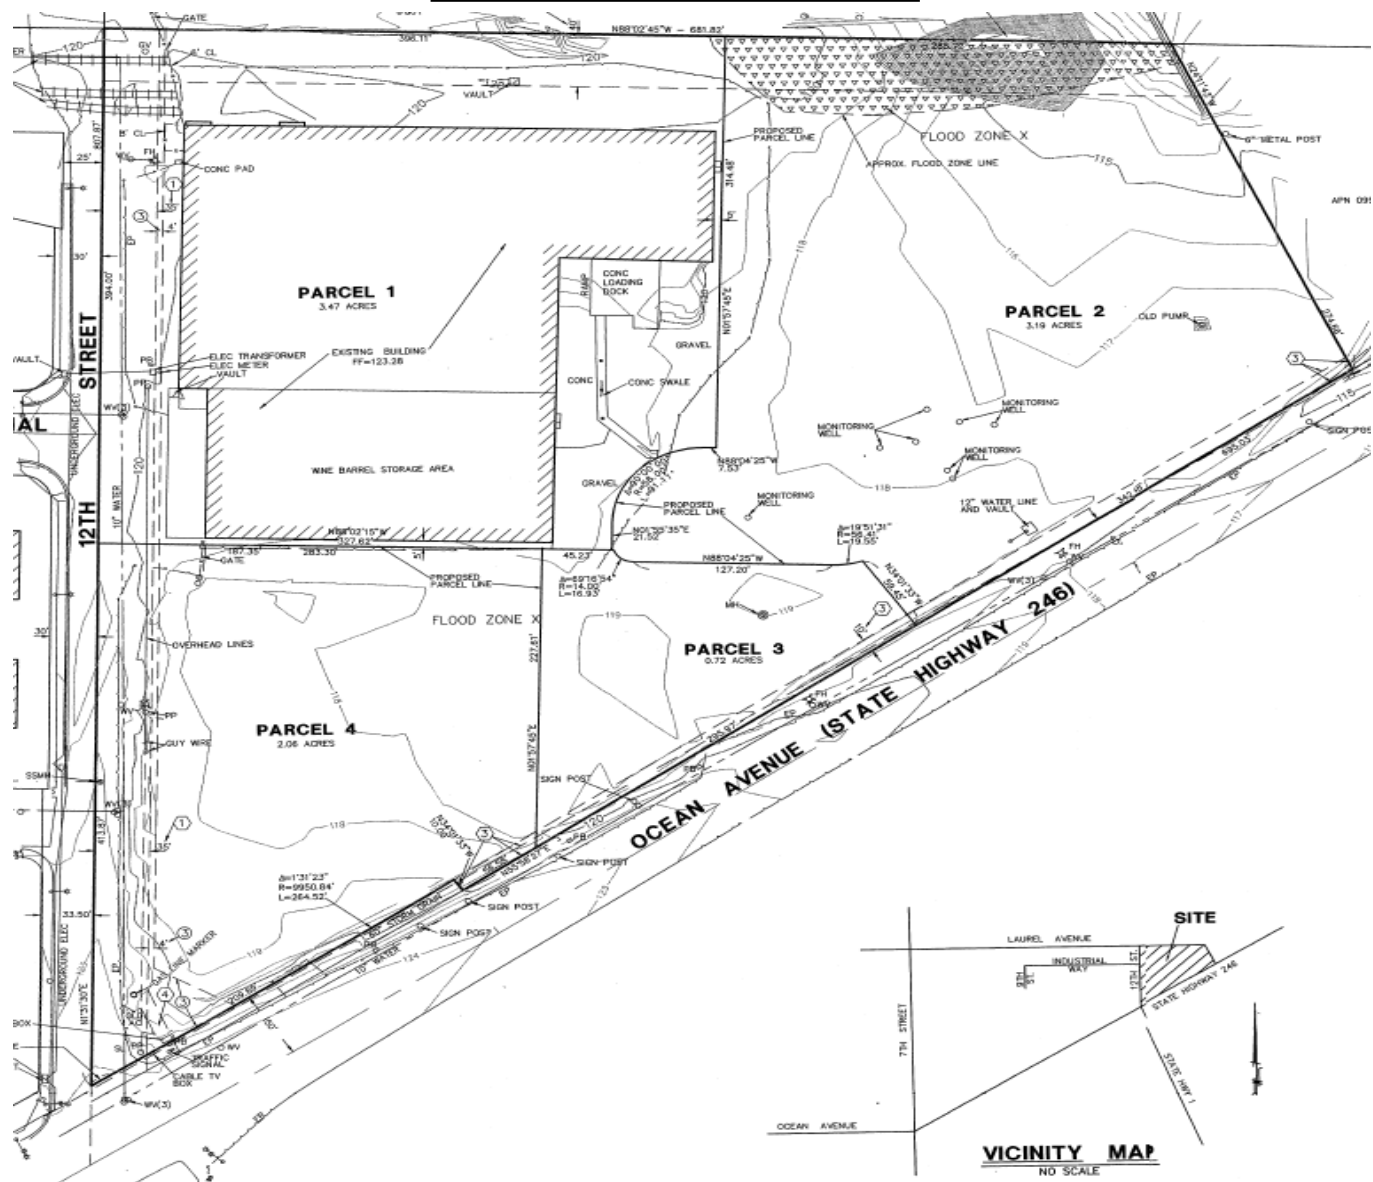

LOM 582
Santa Rita Hills Wine Facility
Tentative Parcel Map
Time Extension

Planning Commission Meeting
June 12, 2019

LOM 582

Map Timeline

Actions	Effective	Duration	Expiration Date
City Approval Date	July 7, 2009	24 months	July 7, 2011
AB 333 Auto Extension	July 15, 2009	24 months	July 7, 2013
AB 208 Auto Extension	July 15, 2011	24 months	July 7, 2015
AB 116 Auto Extension	July 11, 2013	24 months	July 7, 2017
First Request	September 13, 2017	24 months	July 7, 2019
Second (Current) Request	June 12, 2019	24 months	July 7, 2021
Total Map Life		12 years	

Planning Commission Action

- Adopt Resolution No. 909 (19) approving LOM 582 Time Extension

OR

- Provide other direction