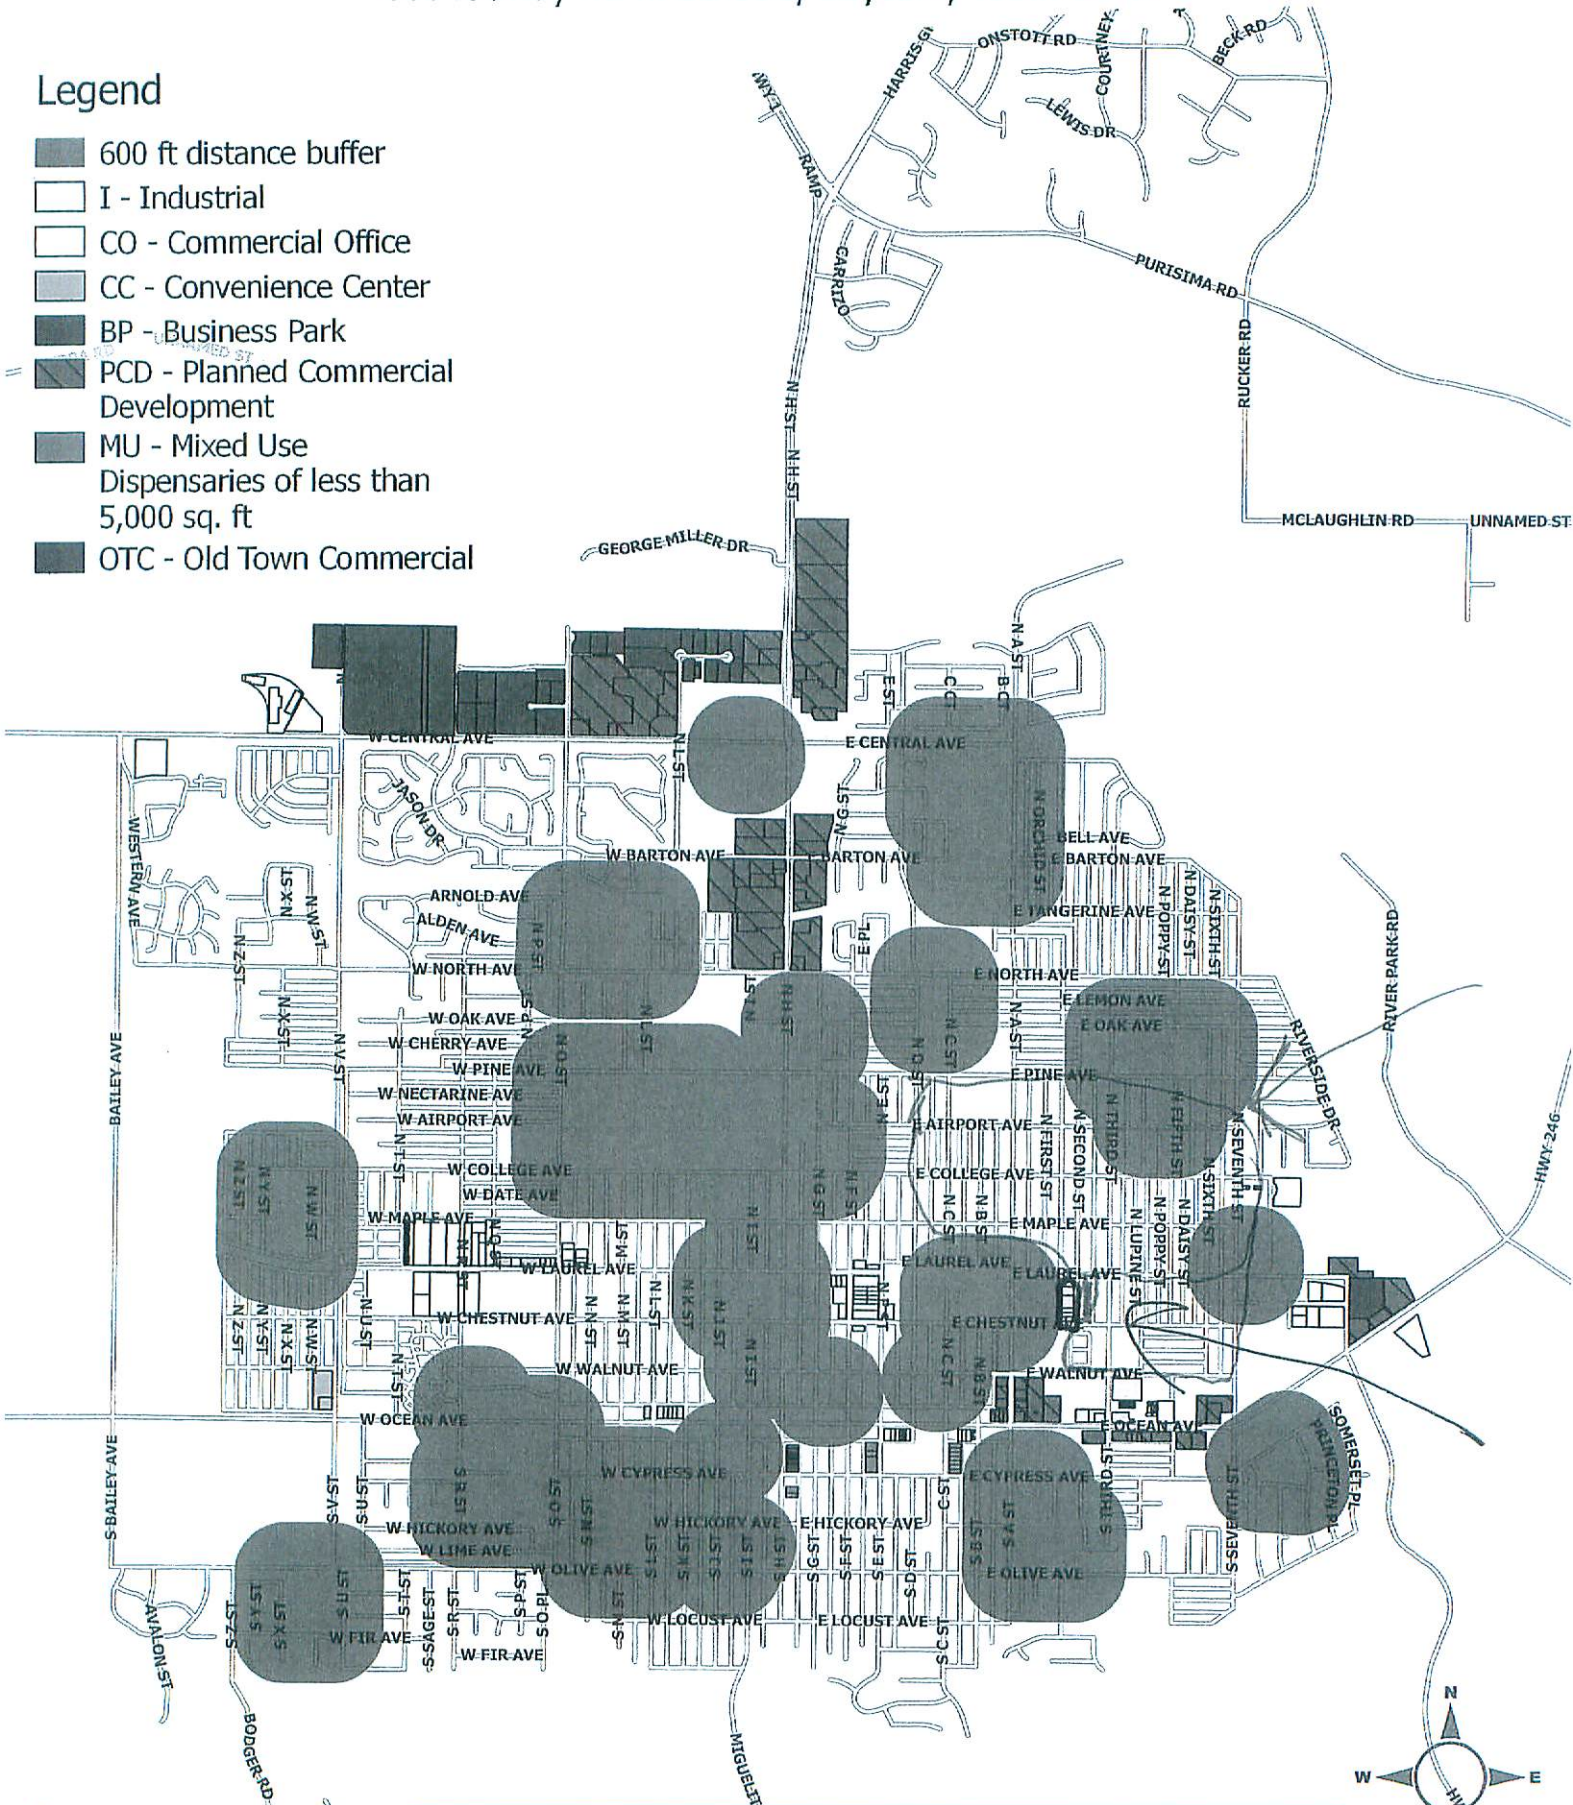

Locations for Permitted Commercial Cannabis Activity

600 ft away from: Schools, Daycare, Youth Centers

Legend

- 600 ft distance buffer
- I - Industrial
- CO - Commercial Office
- CC - Convenience Center
- BP - Business Park
- PCD - Planned Commercial Development
- MU - Mixed Use
- Dispensaries of less than 5,000 sq. ft
- OTC - Old Town Commercial

THIS MAP IS SUBJECT TO CHANGE IF OTHER SENSITIVE RECEPTORS, SUCH AS PUBLIC OR PRIVATE K-12 SCHOOLS, DAYCARE CENTERS OR YOUTH CENTERS AS DESCRIBED IN PROPOSITION 64, ARE IDENTIFIED OR OTHER DECISIONS ARE MADE BY THE CITY COUNCIL.

Jul. 2, 2018