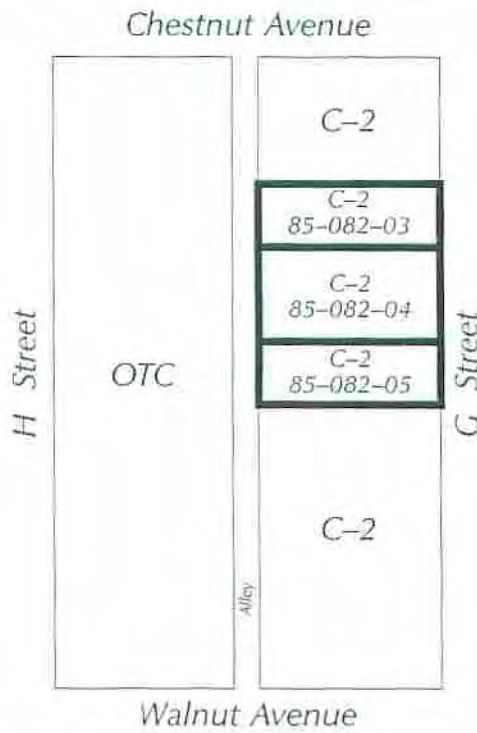

ZONE CHANGE

EXHIBIT A

EXISTING

PROPOSED

- C-2: Central Business
- MU: Mixed Use
- OTC: Old Town Commercial

ZC 05-06

SCALE: 1" = 150'