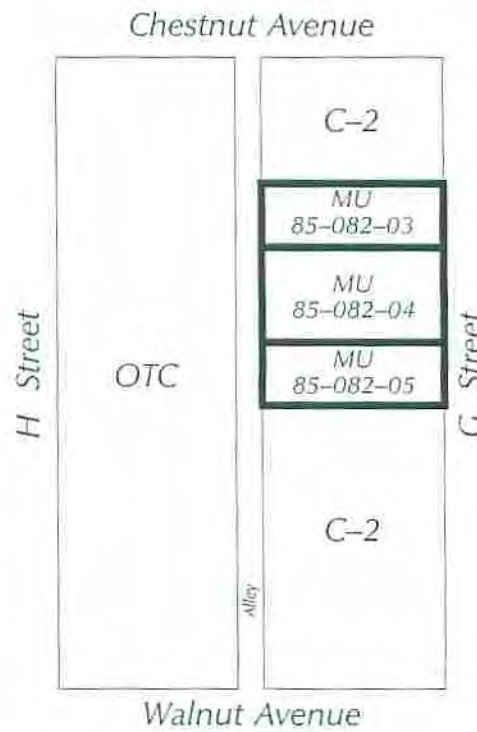

ZONE CHANGE

EXHIBIT A

EXISTING

PROPOSED

- C-2: Central Business
- MU: Mixed Use
- OTC: Old Town Commercial

ZC 05-06

SCALE: 1" = 150'