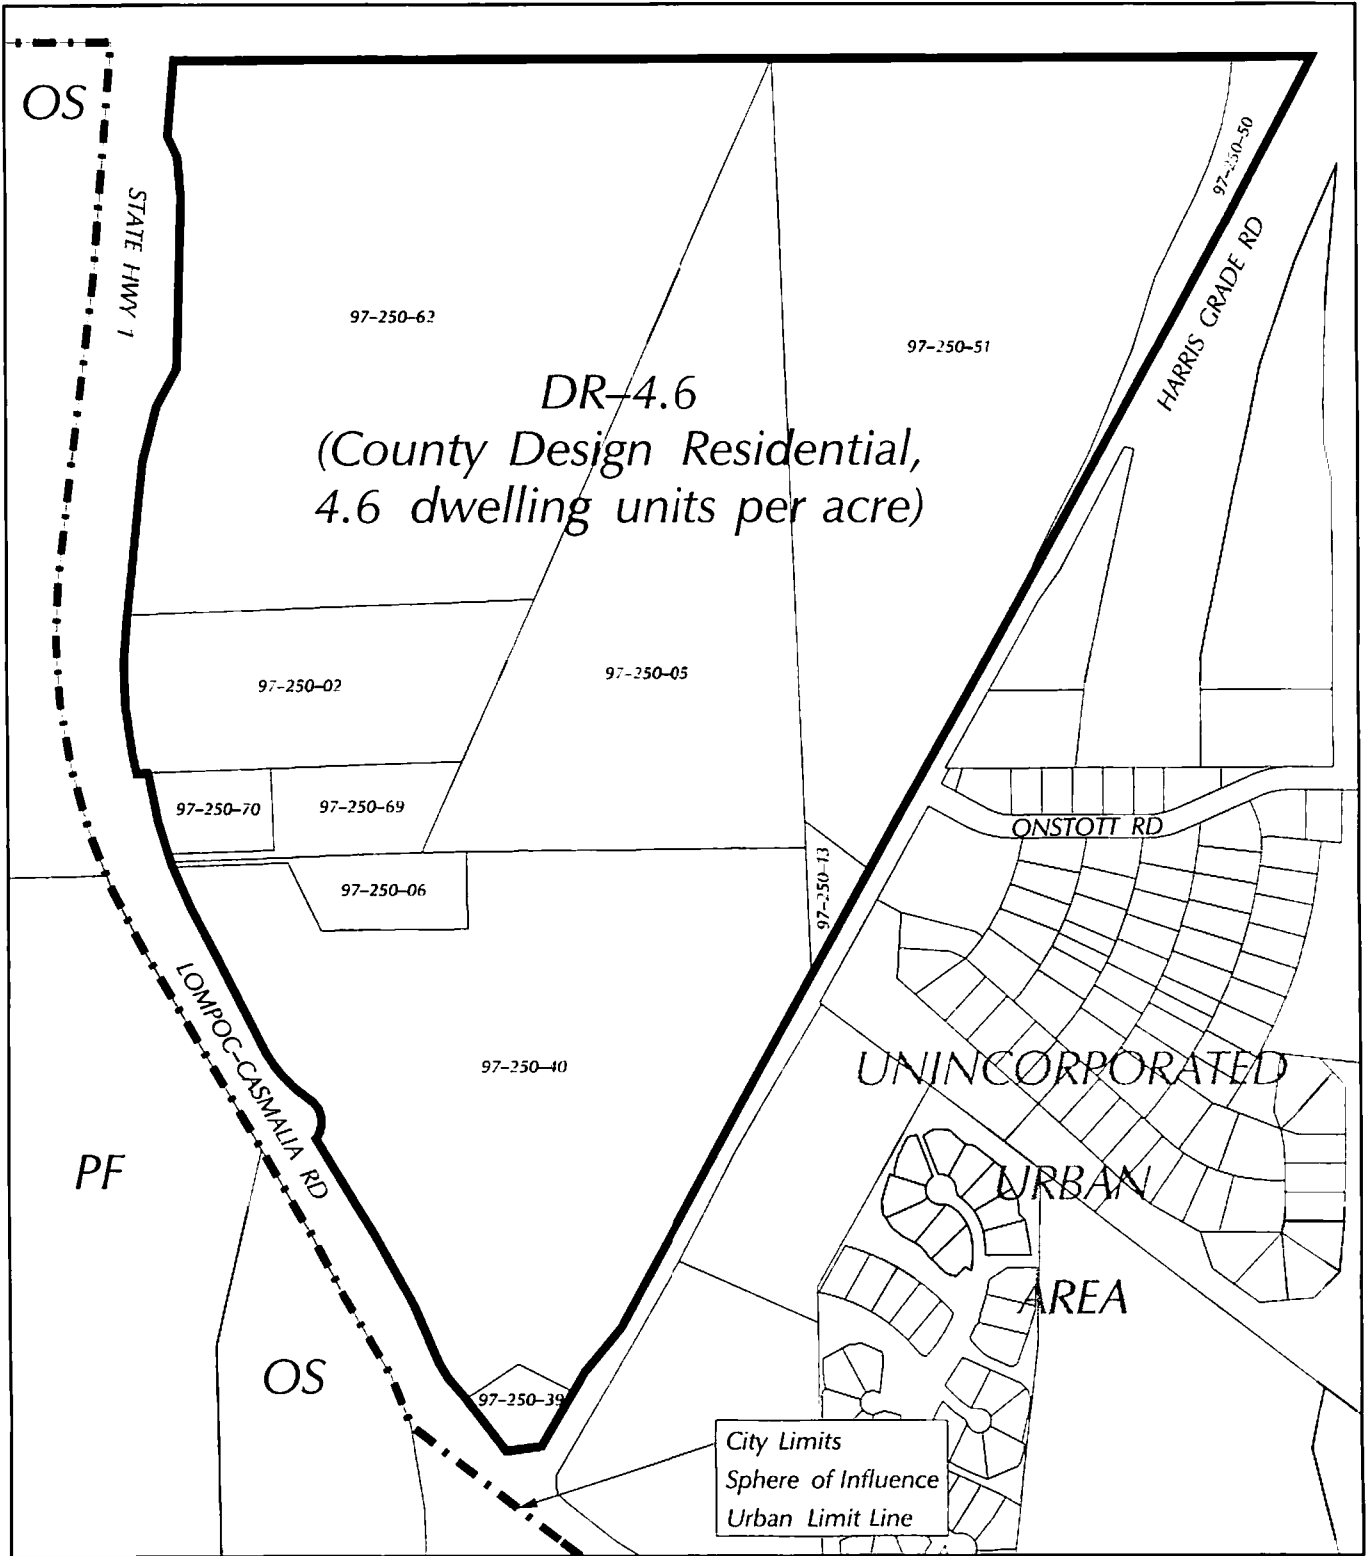

ZONE CHANGE (EXISTING)

OS: Open Space
PF: Public Facilities

SCALE: 1" = 500'

ZC 02-01