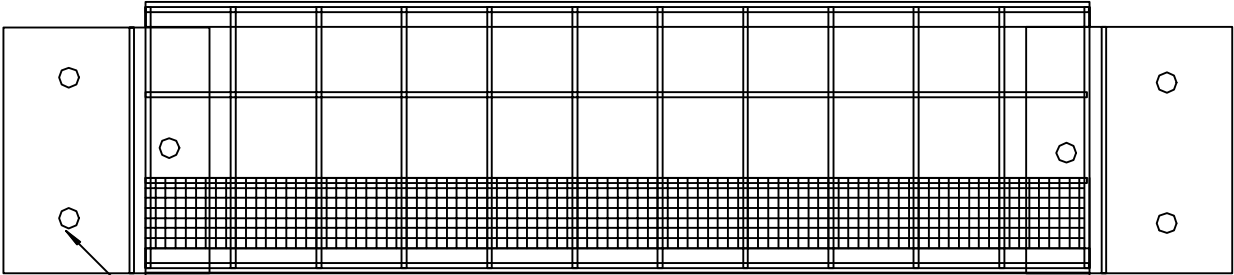

FRONT VIEW

Bolt to face of curb

TOP VIEW

Screen

Absorbent Pouch

Tethering Clip

FLO-GARD™
TRASH & DEBRIS GUARD

KriStar Enterprises, Inc., Santa Rosa, CA (800) 579-8819