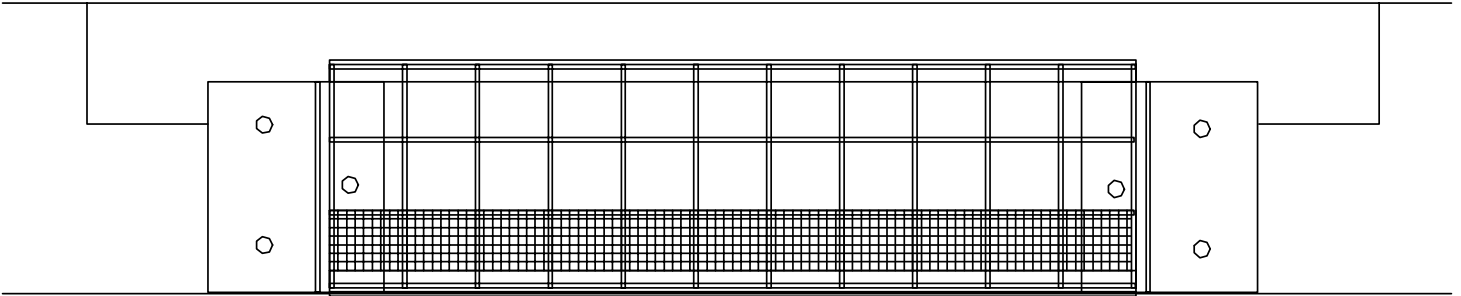

FRONT VIEW

SIDE VIEW

FLO-GARD™

TRASH & DEBRIS GUARD

(Parkway Culvert Installation)

KriStar Enterprises, Inc., Santa Rosa, CA (800) 579-8819

06/04