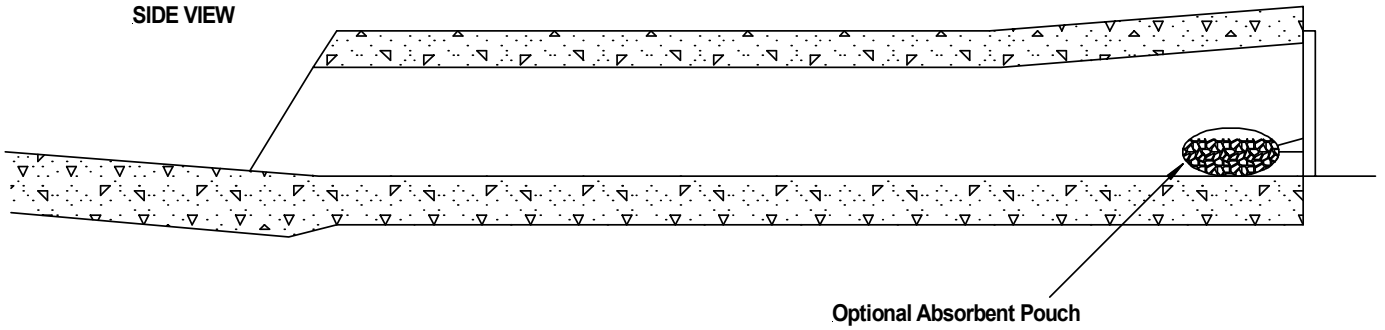

FRONT VIEW

Bolt to face of curb

TOP VIEW

Screen

Absorbent Pouch

Tethering Clip

FLO-GARD™
TRASH & DEBRIS GUARD

KriStar Enterprises, Inc., Santa Rosa, CA (800) 579-8819

06/04

FRONT VIEW

SIDE VIEW

FLO-GARD™

TRASH & DEBRIS GUARD

(Parkway Culvert Installation)

KriStar Enterprises, Inc., Santa Rosa, CA (800) 579-8819

06/04