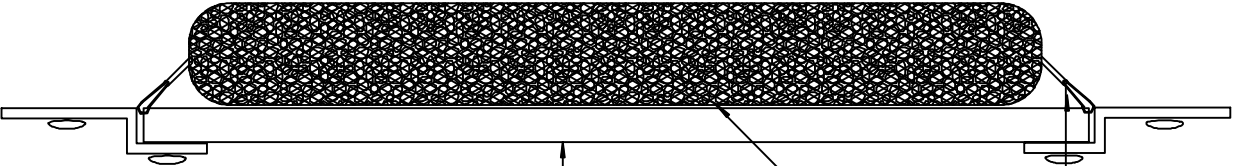

FRONT VIEW

Bolt to face of curb

TOP VIEW

Screen

Absorbent Pouch

Tethering Clip

FLO-GARD™
TRASH & DEBRIS GUARD

KriStar Enterprises, Inc., Santa Rosa, CA (800) 579-8819