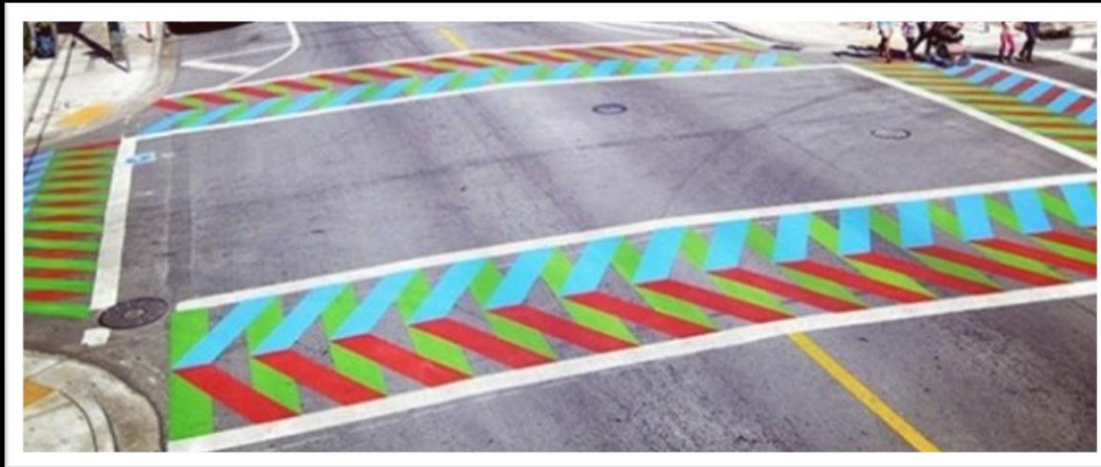

Additional Stencil Designs